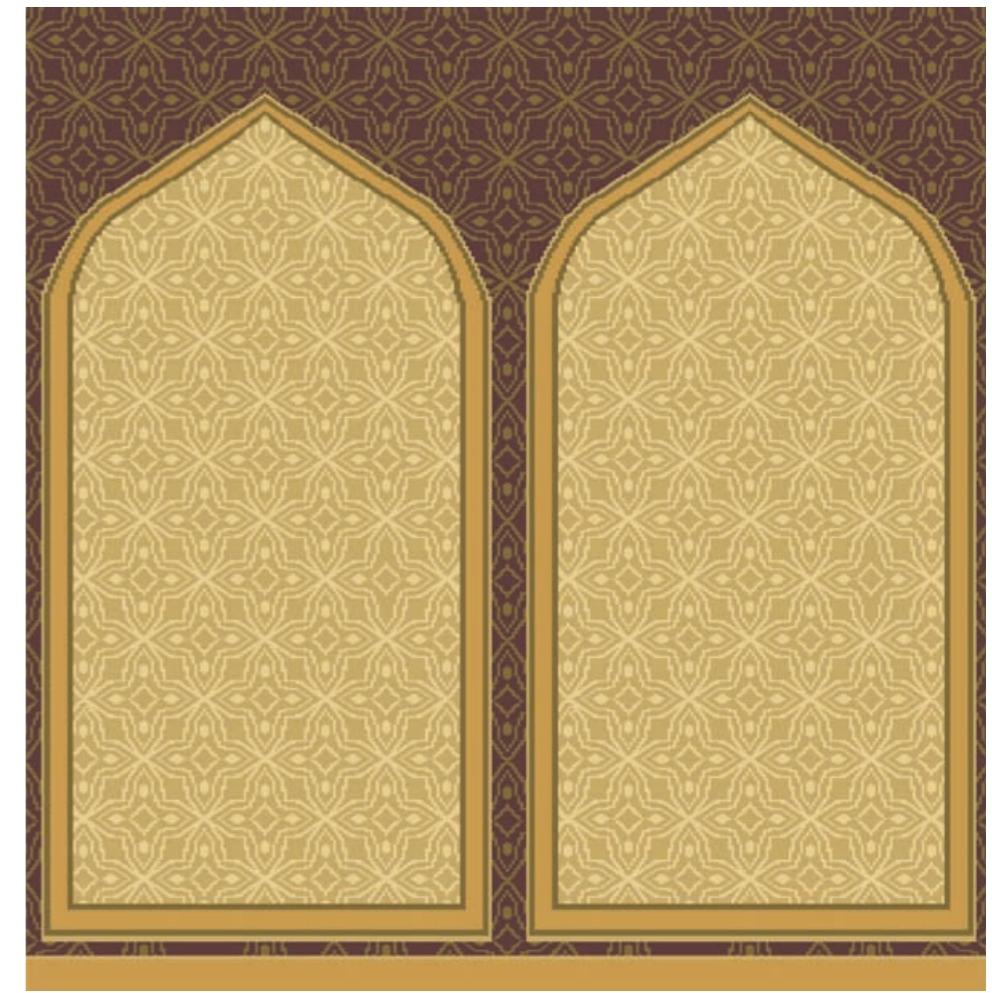

CLICK ON ANY DESIGN TO VIEW IN VISUALISER

Musalla 18

CLICK ON ANY DESIGN TO VIEW IN VISUALISER