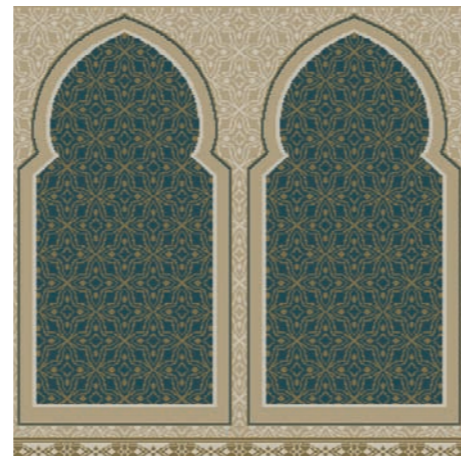

CLICK ON ANY DESIGN TO VIEW IN VISUALISER

AP-15501

CLICK ON ANY DESIGN TO VIEW IN VISUALISER