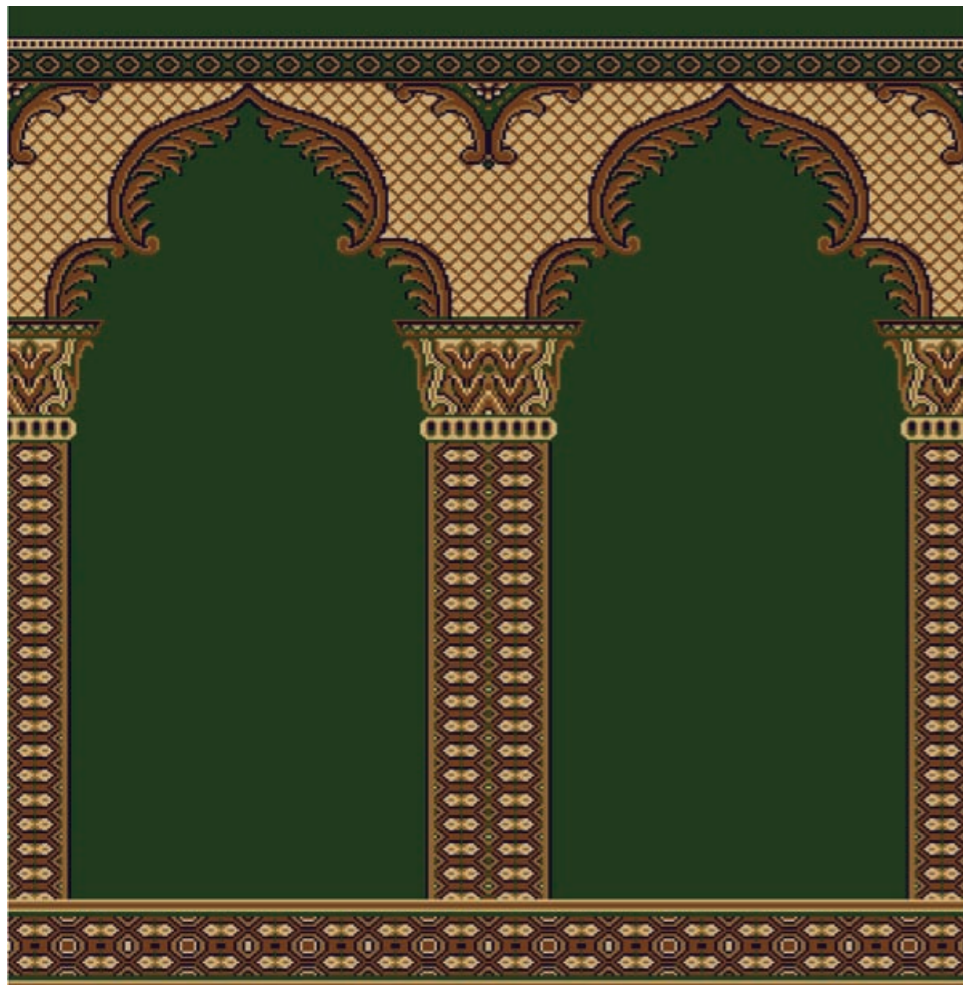

Designs for mosques (masjids) and prayer halls (jamatkhana) are generally characterised by a niche at one end, representing the mihrab in every mosque, a directional point (Qibla) to direct the worshipper towards Mecca.

AP-15527

CLICK ON ANY DESIGN TO VIEW IN VISUALISER

CLICK ON ANY DESIGN TO VIEW IN VISUALISER

Musalla 5

Musalla 4

Musalla 1

Musalla 9

Musalla 14