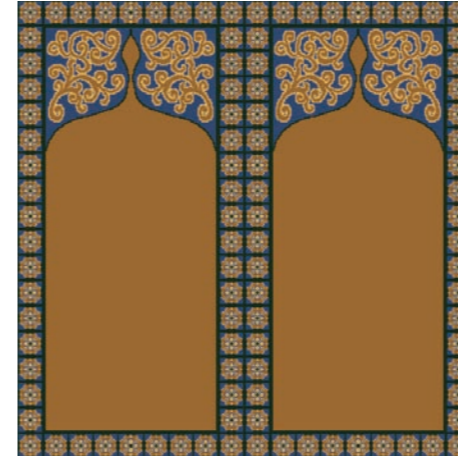

CLICK ON ANY DESIGN TO VIEW IN VISUALISER

Musalla 3

CLICK ON ANY DESIGN TO VIEW IN VISUALISER