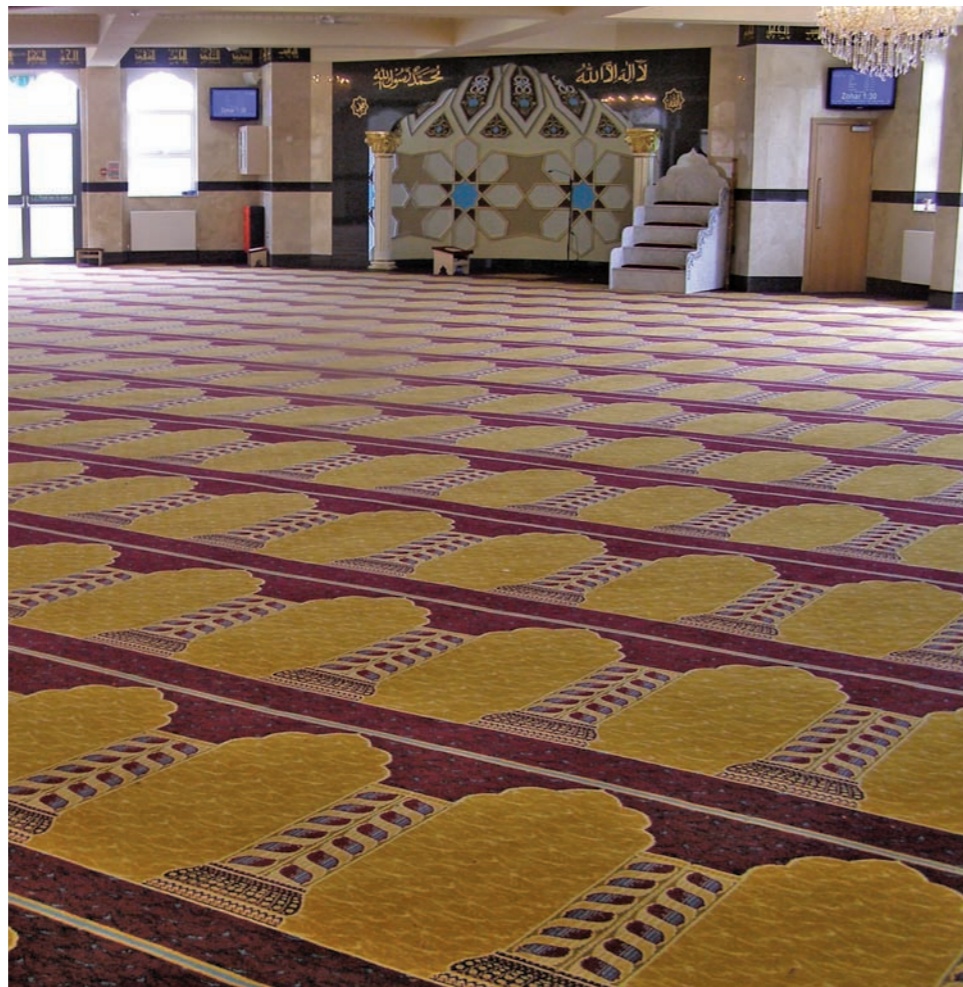

Masjide Nooru Islamic Centre Blackburn