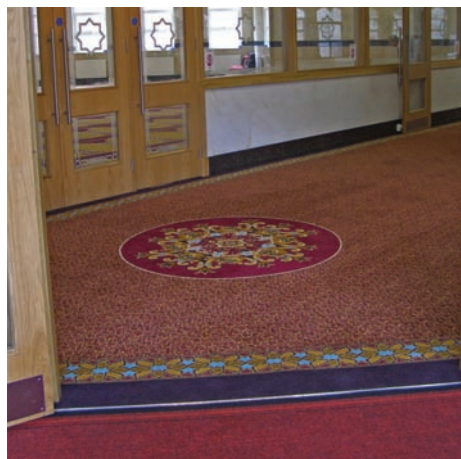

Masjide Nooru Islamic Centre