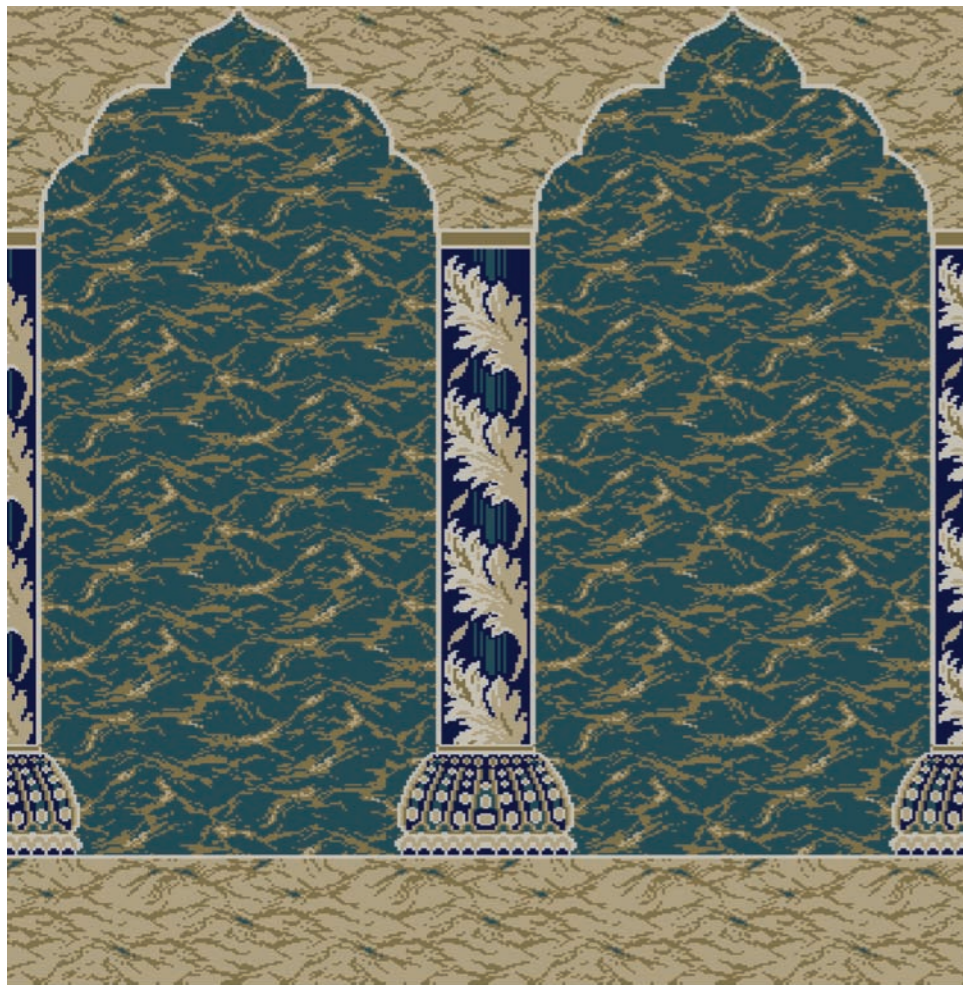

CLICK ON ANY DESIGN TO VIEW IN VISUALISER

AP-15500

CLICK ON ANY DESIGN TO VIEW IN VISUALISER